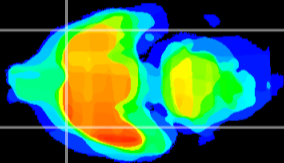

Coronal

Sagittal-R

Sagittal-L

ViBrism: CX23576  
Horizontal

Pir