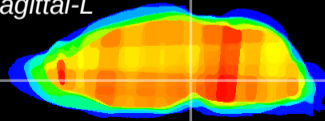

Coronal

Sagittal-R

Sagittal-L

ViBrism: CX23576
Horizontal

VTA