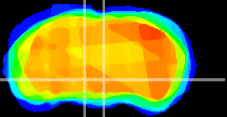

Coronal

Sagittal-R

Sagittal-L

ViBrism: CX23576
Horizontal

VTA