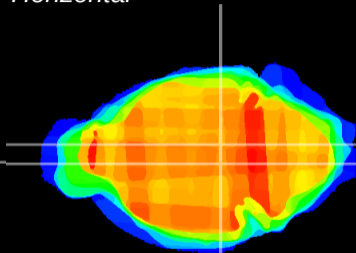

Coronal

Sagittal-R

Sagittal-L

ViBrism: CX23576
Horizontal

VTA