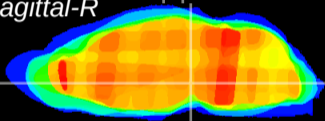

Coronal

Sagittal-R

Sagittal-L

ViBrism: CX23576
Horizontal

VTA