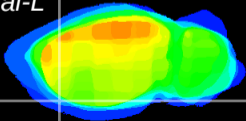

Coronal

Sagittal-R

Sagittal-L

ViBrism: CX23577
Horizontal

Pir