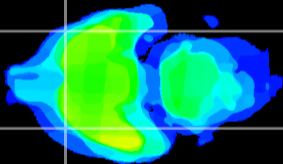

Coronal

Sagittal-R

Sagittal-L

ViBrism: CX23577
Horizontal

Pir