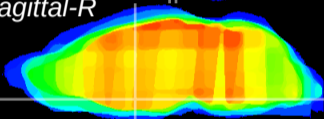

Coronal

Sagittal-R

Sagittal-L

ViBriSm: CX23580
Horizontal

SPa dorsal