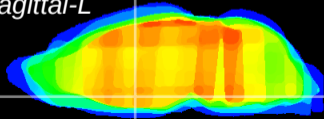

Coronal

Sagittal-R

Sagittal-L

ViBriSm: CX23580
Horizontal

SPa dorsal