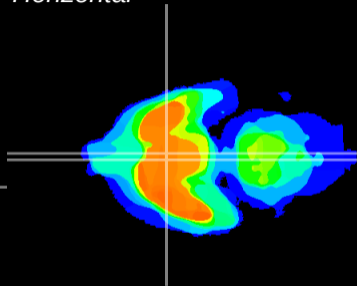

Coronal

Sagittal-R

Sagittal-L

ViBriSM: CX23583
Horizontal

SCN