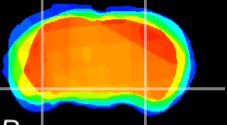

Coronal

Sagittal-R

Sagittal-L

ViBrism: CX23587
Horizontal

ventral S