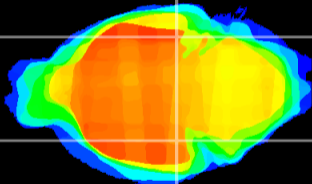

Coronal

Sagittal-R

Sagittal-L

ViBrism: CX23587
Horizontal

ventral S