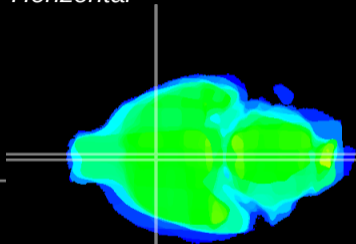

Coronal

Sagittal-R

Sagittal-L

ViBrisM: CX23592
Horizontal

MPA