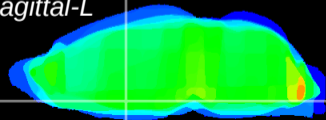

Coronal

Sagittal-R

Sagittal-L

ViBrisM: CX23592
Horizontal

MPA