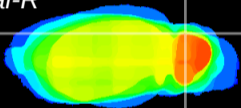

Coronal

Sagittal-R

Sagittal-L

ViBrism: CX23594
Horizontal

Cb lobe