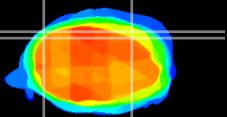

Coronal

Sagittal-R

Sagittal-L

ViBrism: CX23594
Horizontal

Cb lobe