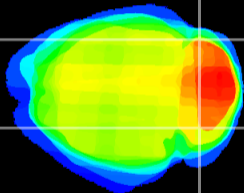

Coronal

Sagittal-R

Sagittal-L

ViBrism: CX23594
Horizontal

Cb lobe