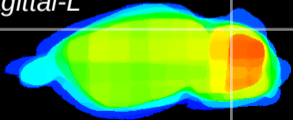

Coronal

Sagittal-R

Sagittal-L

ViBrism: CX23594
Horizontal

Cb lobe