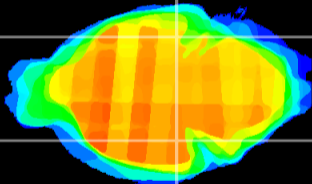

Coronal

Sagittal-R

Sagittal-L

ViBrism: CX23597
Horizontal

ventral S