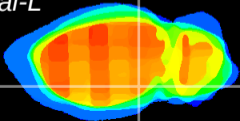

Coronal

Sagittal-R

Sagittal-L

ViBrism: CX23597
Horizontal

ventral S