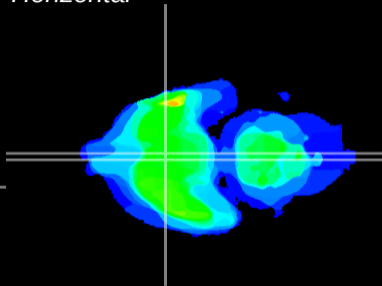

Coronal

Sagittal-R

Sagittal-L

ViBrism: CX23598
Horizontal

SCN