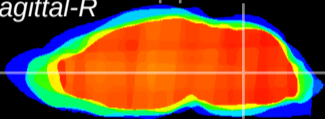

Coronal

Sagittal-R

Sagittal-L

ViBrism: CX23601
Horizontal

MVe