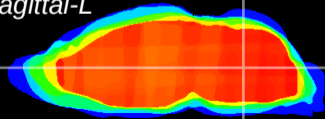

Coronal

Sagittal-R

Sagittal-L

ViBrism: CX23601
Horizontal

MVe