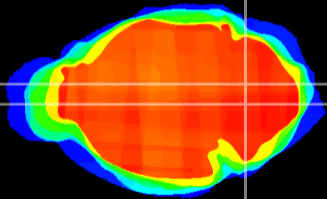

Coronal

Sagittal-R

Sagittal-L

ViBrism: CX23601
Horizontal

MVe