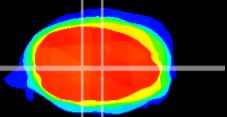

Coronal

Sagittal-R

Sagittal-L

ViBrism: CX23601
Horizontal

MVe