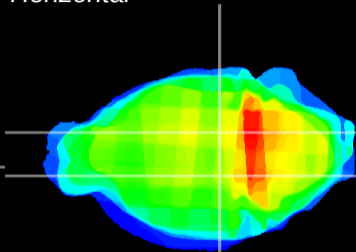

Coronal

Sagittal-R

Sagittal-L

ViBrism: CX23607
Horizontal

SN