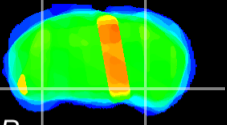

Coronal

Sagittal-R

Sagittal-L

ViBrism: CX23609
Horizontal

ventral S