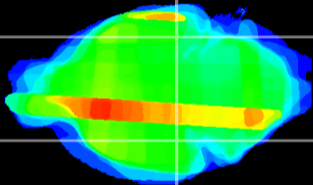

Coronal

Sagittal-R

Sagittal-L

ViBrism: CX23609
Horizontal

ventral S