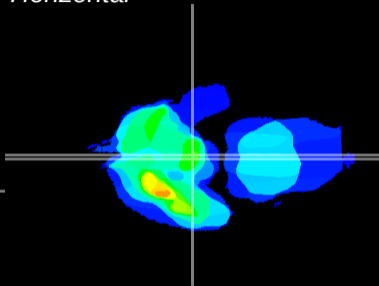

Coronal

Sagittal-R

Sagittal-L

ViBrism: CX23610
Horizontal

ME