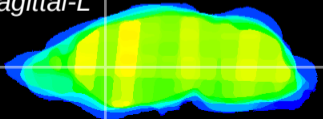

Coronal

Sagittal-R

Sagittal-L

ViBriSm: CX23613  
Horizontal

CPU medial