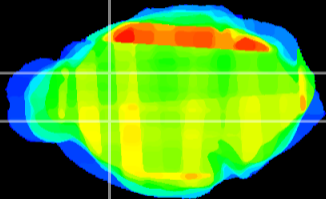

Coronal

Sagittal-R

Sagittal-L

ViBriSm: CX23613  
Horizontal

CPU medial