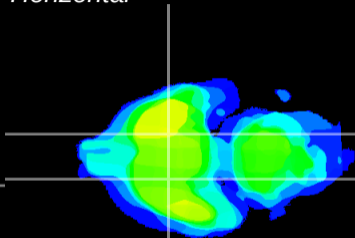

Coronal

Sagittal-R

Sagittal-L

ViBrism: CX23619
Horizontal

S0