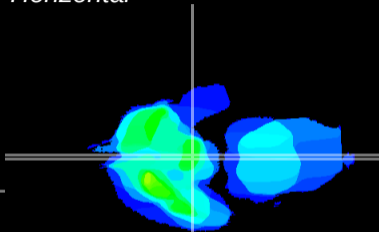

Coronal

Sagittal-R

Sagittal-L

ViBrism: CX23622
Horizontal

ME