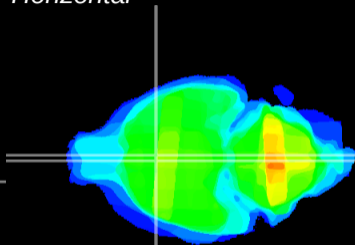

*Coronal*

*Sagittal-R*

*Sagittal-L*

ViBrism: CX23626  
*Horizontal*

MPA