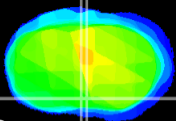

*Coronal*

*Sagittal-R*

*Sagittal-L*

ViBrism: CX23626  
*Horizontal*

MPA