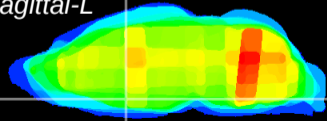

*Coronal*

*Sagittal-R*

*Sagittal-L*

ViBrism: CX23626  
*Horizontal*

MPA