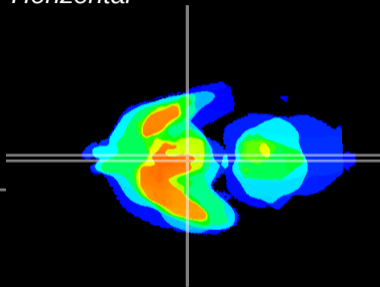

Coronal

Sagittal-R

Sagittal-L

ViBrism: CX23634
Horizontal

Arc