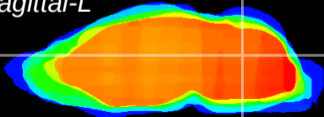

Coronal

Sagittal-R

Sagittal-L

ViBrism: CX23634
Horizontal

Cb nucleus