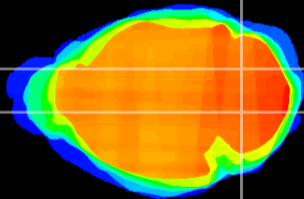

Coronal

Sagittal-R

Sagittal-L

ViBrism: CX23634
Horizontal

Cb nucleus