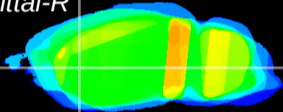

Coronal

Sagittal-R

Sagittal-L

ViBriSM: CX23635
Horizontal

CPU lateral