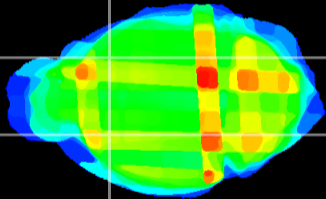

Coronal

Sagittal-R

Sagittal-L

ViBriSM: CX23635
Horizontal

CPU lateral