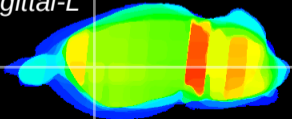

Coronal

Sagittal-R

Sagittal-L

ViBriSM: CX23635
Horizontal

CPU lateral