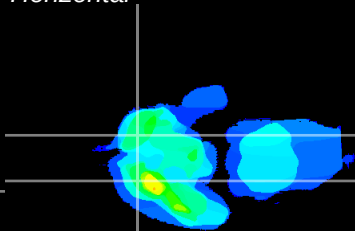

Coronal

Sagittal-R

Sagittal-L

ViBrism: CX23639
Horizontal

Tu