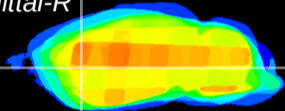

Coronal

Sagittal-R

Sagittal-L

ViBrisM: CX23641
Horizontal

CPU lateral