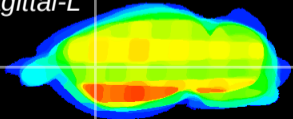

Coronal

Sagittal-R

Sagittal-L

ViBrisM: CX23641
Horizontal

CPU lateral