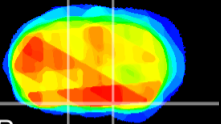

Coronal

Sagittal-R

Sagittal-L

ViBrism: CX23641
Horizontal

S0