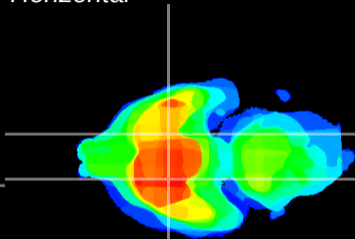

Coronal

Sagittal-R

Sagittal-L

ViBrism: CX23641
Horizontal

S0