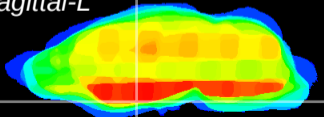

Coronal

Sagittal-R

Sagittal-L

ViBrism: CX23641
Horizontal

S0