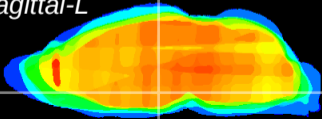

Coronal

Sagittal-R

Sagittal-L

ViBrism: CX23647
Horizontal

DM