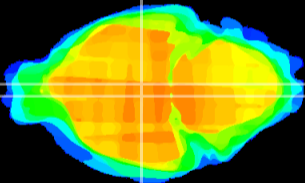

Coronal

Sagittal-R

Sagittal-L

ViBrism: CX23647
Horizontal

DM