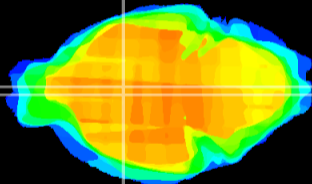

Coronal

Sagittal-R

Sagittal-L

ViBrism: CX23647
Horizontal

Pa