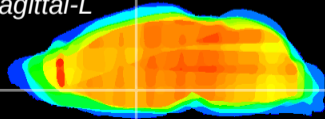

Coronal

Sagittal-R

Sagittal-L

ViBrism: CX23647
Horizontal

Pa