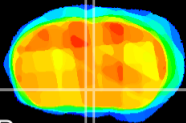

Coronal

Sagittal-R

Sagittal-L

ViBrism: CX23647
Horizontal

Pa