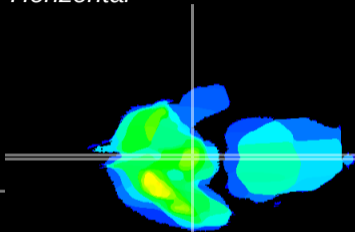

Coronal

Sagittal-R

Sagittal-L

ViBrism: CX23655
Horizontal

ME