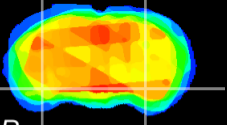

Coronal

Sagittal-R

Sagittal-L

ViBrism: CX23655
Horizontal

ventral S