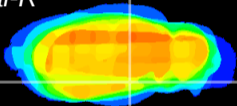

Coronal

Sagittal-R

Sagittal-L

ViBrism: CX23655
Horizontal

ventral S