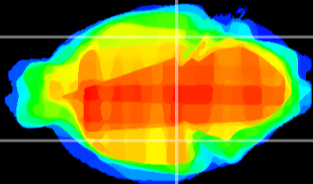

Coronal

Sagittal-R

Sagittal-L

ViBrism: CX23655
Horizontal

ventral S