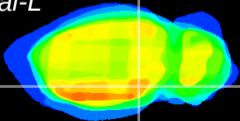

Coronal

Sagittal-R

Sagittal-L

ViBrism: CX23655
Horizontal

ventral S