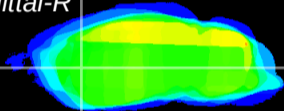

Coronal

Sagittal-R

Sagittal-L

ViBrism: CX23656
Horizontal

CPU lateral