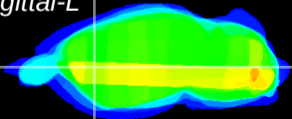

Coronal

Sagittal-R

Sagittal-L

ViBrism: CX23656
Horizontal

CPU lateral