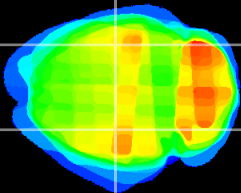

Coronal

Sagittal-R

Sagittal-L

ViBrism: CX23659
Horizontal

CA2/CA3