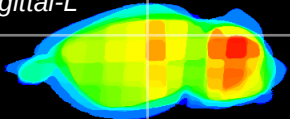

Coronal

Sagittal-R

Sagittal-L

ViBrism: CX23659
Horizontal

CA2/CA3