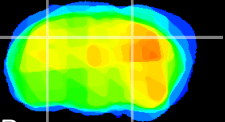

Coronal

Sagittal-R

Sagittal-L

ViBrism: CX23659
Horizontal

CA2/CA3