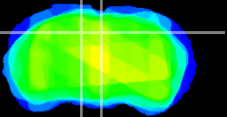

Coronal

Sagittal-R

Sagittal-L

ViBrism: CX23660
Horizontal

SC