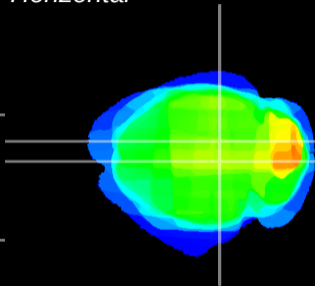

Coronal

Sagittal-R

Sagittal-L

ViBrism: CX23660
Horizontal

SC