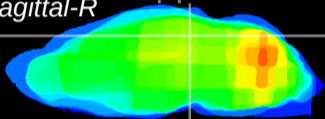

Coronal

Sagittal-R

Sagittal-L

ViBrism: CX23660
Horizontal

SC