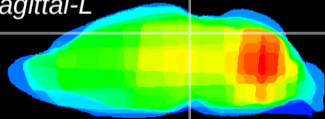

Coronal

Sagittal-R

Sagittal-L

ViBrism: CX23660
Horizontal

SC