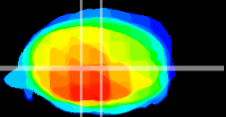

Coronal

Sagittal-R

Sagittal-L

ViBrism: CX23665
Horizontal

MVe