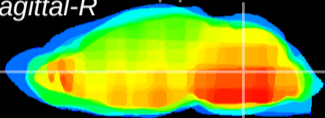

Coronal

Sagittal-R

Sagittal-L

ViBrism: CX23665
Horizontal

MVe