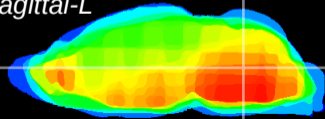

Coronal

Sagittal-R

Sagittal-L

ViBrism: CX23665
Horizontal

MVe