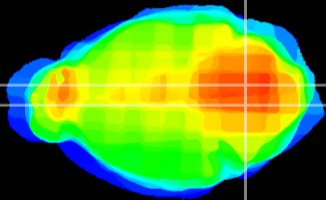

Coronal

Sagittal-R

Sagittal-L

ViBrism: CX23665
Horizontal

MVe