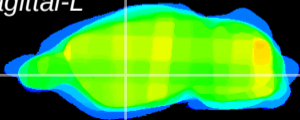

Coronal

Sagittal-R

Sagittal-L

ViBrism: CX23671
Horizontal

GP