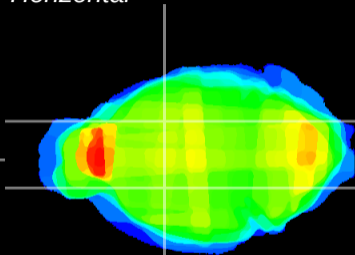

Coronal

Sagittal-R

Sagittal-L

ViBrism: CX23671
Horizontal

GP