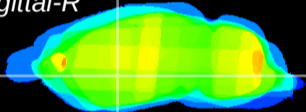

Coronal

Sagittal-R

Sagittal-L

ViBrism: CX23671
Horizontal

GP