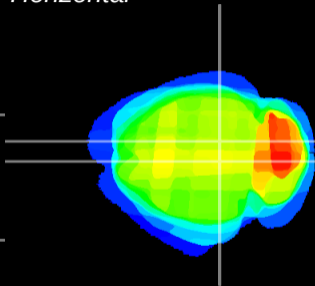

Coronal

Sagittal-R

Sagittal-L

ViBrism: CX23672
Horizontal

SC