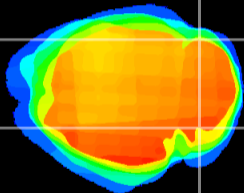

Coronal

Sagittal-R

Sagittal-L

ViBrism: CX23680
Horizontal

Cb lobe