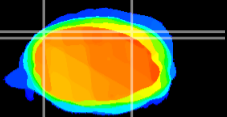

Coronal

Sagittal-R

Sagittal-L

ViBrism: CX23680
Horizontal

Cb lobe