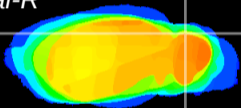

Coronal

Sagittal-R

Sagittal-L

ViBrism: CX23680
Horizontal

Cb lobe