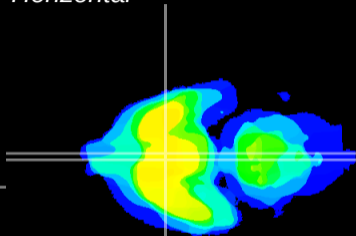

Coronal

Sagittal-R

Sagittal-L

ViBris: CX23688
Horizontal

SCN