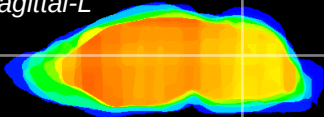

Coronal

Sagittal-R

Sagittal-L

ViBrism: CX23698
Horizontal

Cb nucleus