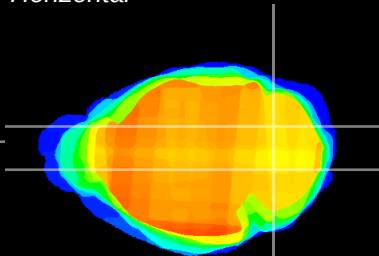

Coronal

Sagittal-R

Sagittal-L

ViBrism: CX23698
Horizontal

Cb nucleus