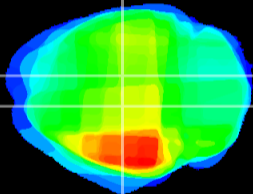

Coronal

Sagittal-R

Sagittal-L

ViBrism: CX23700
Horizontal

DG