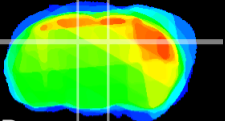

Coronal

Sagittal-R

Sagittal-L

ViBrism: CX23700
Horizontal

DG