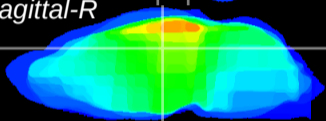

Coronal

Sagittal-R

Sagittal-L

ViBrism: CX23700
Horizontal

DG