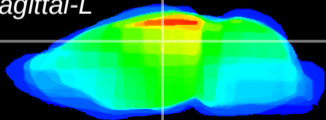

Coronal

Sagittal-R

Sagittal-L

ViBrism: CX23700
Horizontal

DG