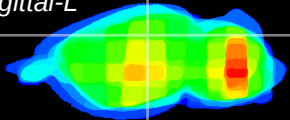

Coronal

Sagittal-R

Sagittal-L

ViBrism: CX23702
Horizontal

CA2/CA3