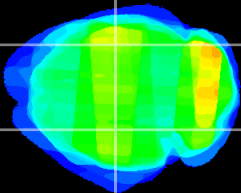

Coronal

Sagittal-R

Sagittal-L

ViBrism: CX23702
Horizontal

CA2/CA3