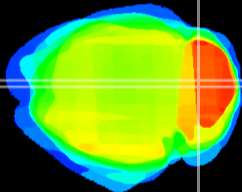

Coronal

Sagittal-R

Sagittal-L

ViBrism: CX23703
Horizontal

Cb vermis