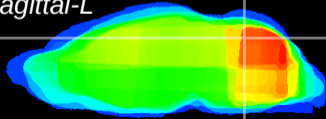

Coronal

Sagittal-R

Sagittal-L

ViBrism: CX23703
Horizontal

Cb vermis