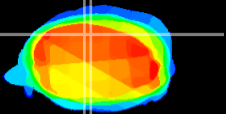

Coronal

Sagittal-R

Sagittal-L

ViBrism: CX23703
Horizontal

Cb vermis