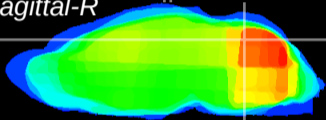

Coronal

Sagittal-R

Sagittal-L

ViBrism: CX23703
Horizontal

Cb vermis