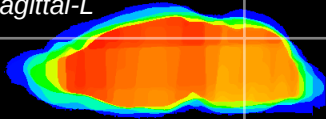

Coronal

ViBrism: CX23708
Horizontal

Sagittal-R

Sagittal-L

Cb vermis