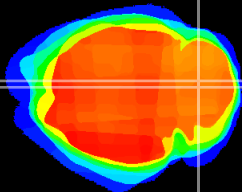

Coronal

ViBrism: CX23708
Horizontal

Sagittal-R

Sagittal-L

Cb vermis