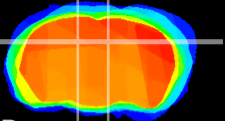

Coronal

Sagittal-R

Sagittal-L

ViBrism: CX23708
Horizontal

DG