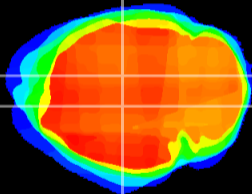

Coronal

Sagittal-R

Sagittal-L

ViBrism: CX23708
Horizontal

DG