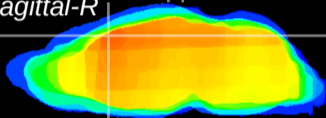

Coronal

Sagittal-R

Sagittal-L

ViBriSM: CX23711  
Horizontal

Cx motor