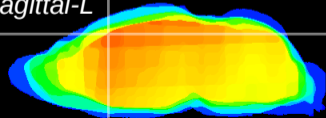

Coronal

Sagittal-R

Sagittal-L

ViBriSM: CX23711  
Horizontal

Cx motor