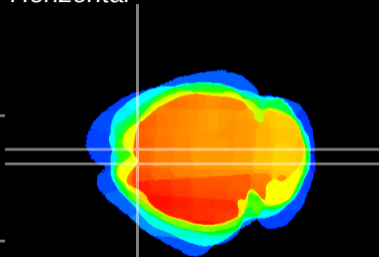

Coronal

Sagittal-R

Sagittal-L

ViBriSM: CX23711  
Horizontal

Cx motor