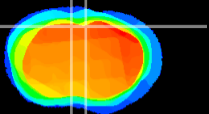

Coronal

Sagittal-R

Sagittal-L

ViBriSM: CX23711  
Horizontal

Cx motor