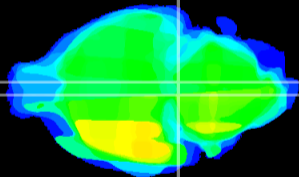

Coronal

Sagittal-R

Sagittal-L

ViBrism: CX23722
Horizontal

Pn