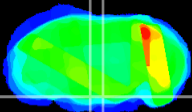

Coronal

Sagittal-R

Sagittal-L

ViBrism: CX23722
Horizontal

Pn