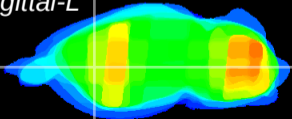

Coronal

Sagittal-R

Sagittal-L

ViBrism: CX23729  
Horizontal

CPU lateral