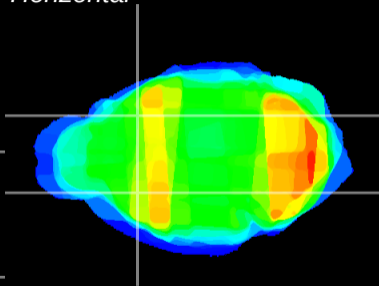

Coronal

Sagittal-R

Sagittal-L

ViBrism: CX23729  
Horizontal

CPU lateral