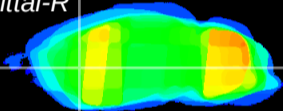

Coronal

Sagittal-R

Sagittal-L

ViBrism: CX23729  
Horizontal

CPU lateral