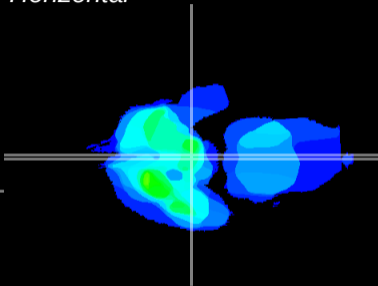

Coronal

Sagittal-R

Sagittal-L

ViBrism: CX23731
Horizontal

ME