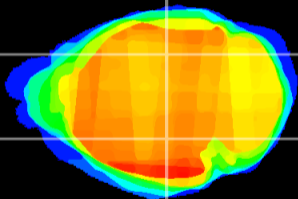

*Coronal*

*Sagittal-R*

*Sagittal-L*

ViBrism: CX23733  
*Horizontal*

LG