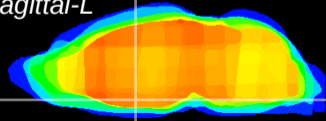

Coronal

Sagittal-R

Sagittal-L

ViBrism: CX23733
Horizontal

SPa ventral