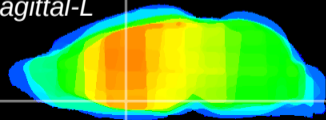

Coronal

Sagittal-R

Sagittal-L

ViBrism: CX23735
Horizontal

MPA