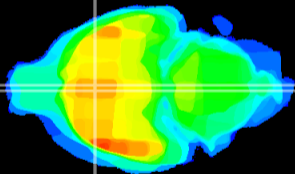

Coronal

Sagittal-R

Sagittal-L

ViBrism: CX23735
Horizontal

MPA