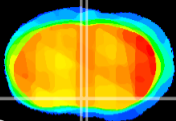

Coronal

Sagittal-R

Sagittal-L

ViBrism: CX23735
Horizontal

MPA