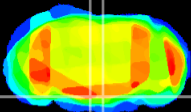

Coronal

Sagittal-R

Sagittal-L

ViBrism: CX23739
Horizontal

Pn