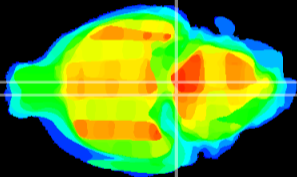

Coronal

Sagittal-R

Sagittal-L

ViBrism: CX23739
Horizontal

Pn