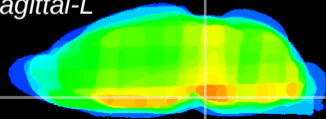

Coronal

Sagittal-R

Sagittal-L

ViBrism: CX23739
Horizontal

Pn